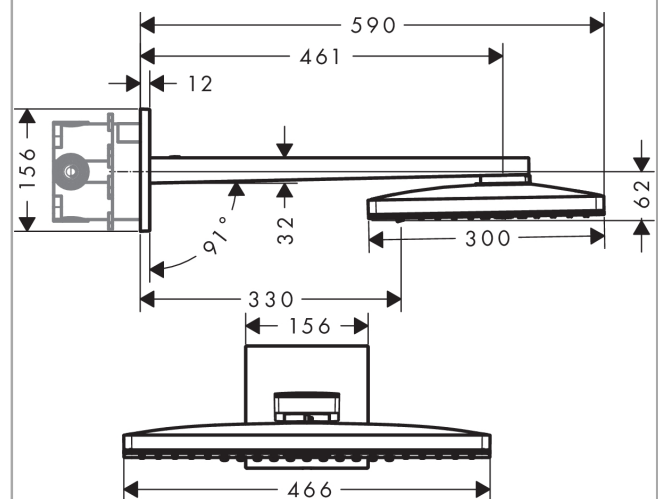

Rainmaker Select

Rainmaker Select 460 2jet overhead shower with shower arm 450 mm

Surfaces: **white/chrome** Article Number: **24005400**

Description

product features

- shower head size: 460 x 300 mm
- shower arm length: 460 mm
- spray type: Rain, RainStream
- flow rate Rain spray (at 0.3 MPa): 20 l/min
- flow rate RainStream spray (at 0.3 MPa): 18 l/min
- easy cleanable, white spray disc
- material spray disc: Safety Glass
- spray disc removeable for cleaning
- overhead shower for cleaning removable
- installation type: wall mounted - for installation on iBox

Technology

Product image

Scale drawing

Rainmaker Select

Rainmaker Select 460 2jet overhead shower with shower arm 450 mm

Surfaces: **white/chrome** Article Number: **24005400**

Flowchart

Rainmaker Select